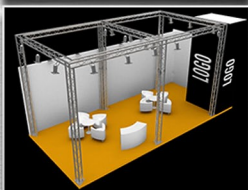

Cabin

100 x 100 cm with lockable door

1 shelf 100 x 250 x 50 cm, coat rack,

1 waist basket

Cabin dimensions can be changed
at no costs

Equipment - according to a 9m² stand

1 square / round table, 4 stools,

1 counter, 1 octanorm showcase,

1 light spot 75 W / 3 sqm, according
to stand configuration and dimensions

Cabin

100 x 100 cm with lockable door
1 shelf 100 x 250 x 50 cm, coat rack,
1 waist basket
Cabin dimensions can be changed
at no costs

Equipment - according to a 9m² stand

1 square / round table, 4 stools,
1 info - desk, 1 stander for prospects

Graphics

2 digital prints on fabric / textile

Different stand fittings

EXPO DESIGN S.R.L. CONSULTING