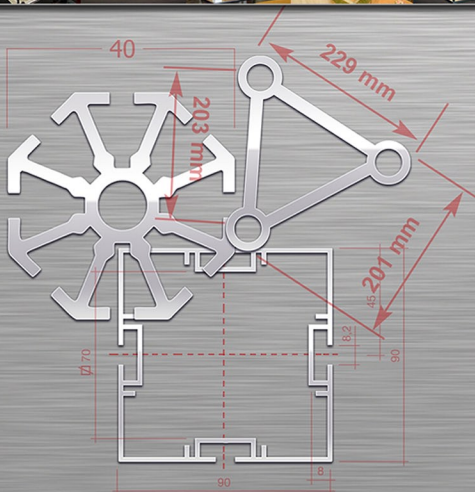

EXPO DESIGN S.R.L. CONSULTING

**Modular and fully customised
Exhibition booths
Fairs and Exhibitions**

Anywhere in Europe